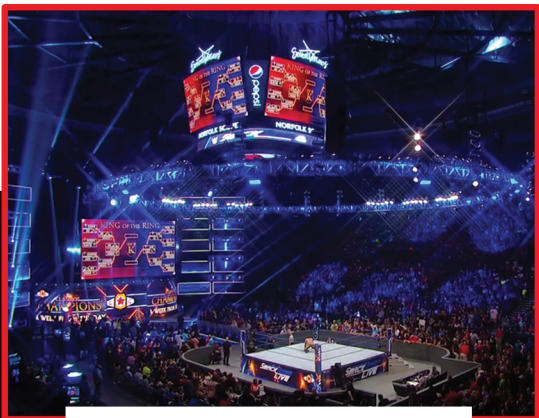

FLYCAM MINI

Featuring

3-Axis Gyro Stabilized Head

**Standard Setup Features
Sony P1 & Fujinon 5.5-12 Zoom**

RF Operation & Paint Control

Speeds Up to 20mph

FlyCam Mini is the **NEW**, 2-point, easy to rig, battery-powered, addition to the FlyCam family. Operating on a coordinated, private, licensed band, the RF wireless signal has stable connectivity to distances up to 1000 feet! **The Mini** easily rigs to existing structures, lifts, and trees. It's perfect for productions with limited rig time and footprint constraints.

Self Propelled

The Mini is entirely battery powered & RF driven, giving the client more options for out of the box setups.

Quick Rigging

Easily attaches to existing structures, scissor lifts, and trees via redundant support lines.