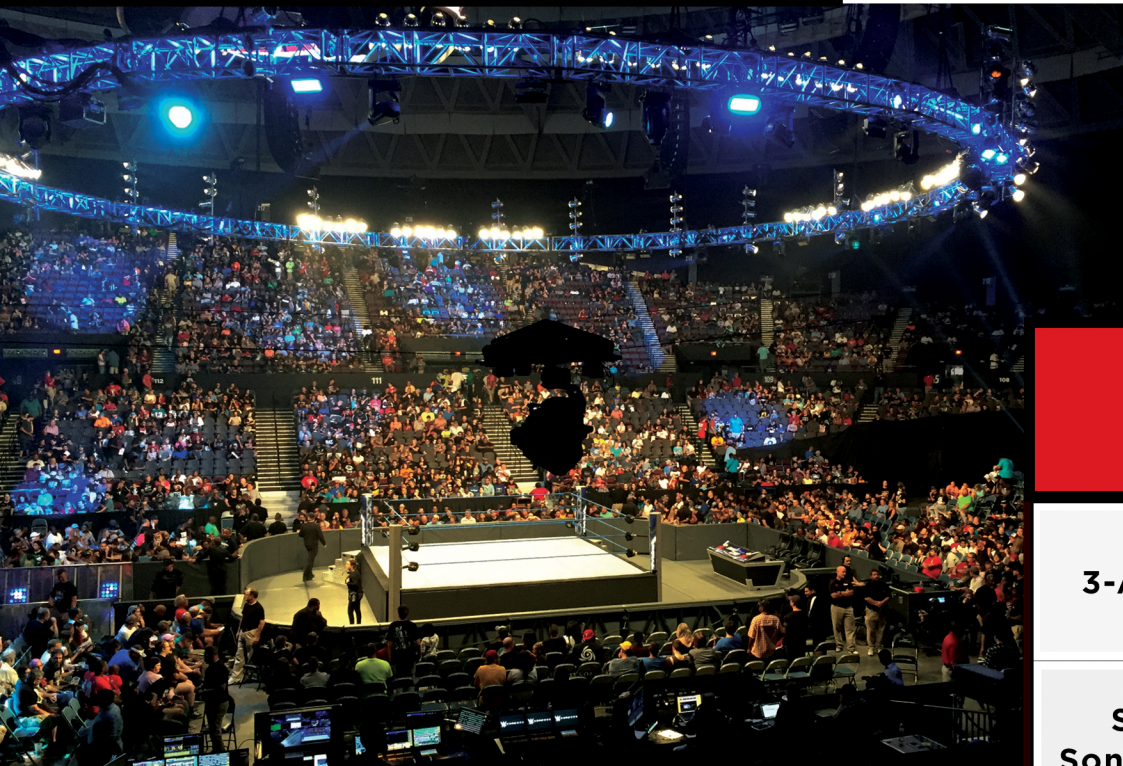

FLYCAM MINI

Featuring

3-Axis Gyro Stabilized Head

**Standard Setup Features
Sony P1 & Fujinon 5.5-12 Zoom**

RF Operation & Paint Control

Speeds Up to 20mph

FlyCam Mini is the **NEW**, 2-point, easy to rig, battery-powered, addition to the FlyCam family. Operating on a coordinated, private, licensed band, the RF wireless signal has stable connectivity to distances up to 1000 feet! **The Mini** easily rigs to existing structures, lifts, and trees. It's perfect for productions with limited rig time and footprint constraints.

Self Propelled

The Mini is entirely battery powered & RF driven, giving the client more options for out of the box setups.

Quick Rigging

Easily attaches to existing structures, scissor lifts, and trees via redundant support lines.